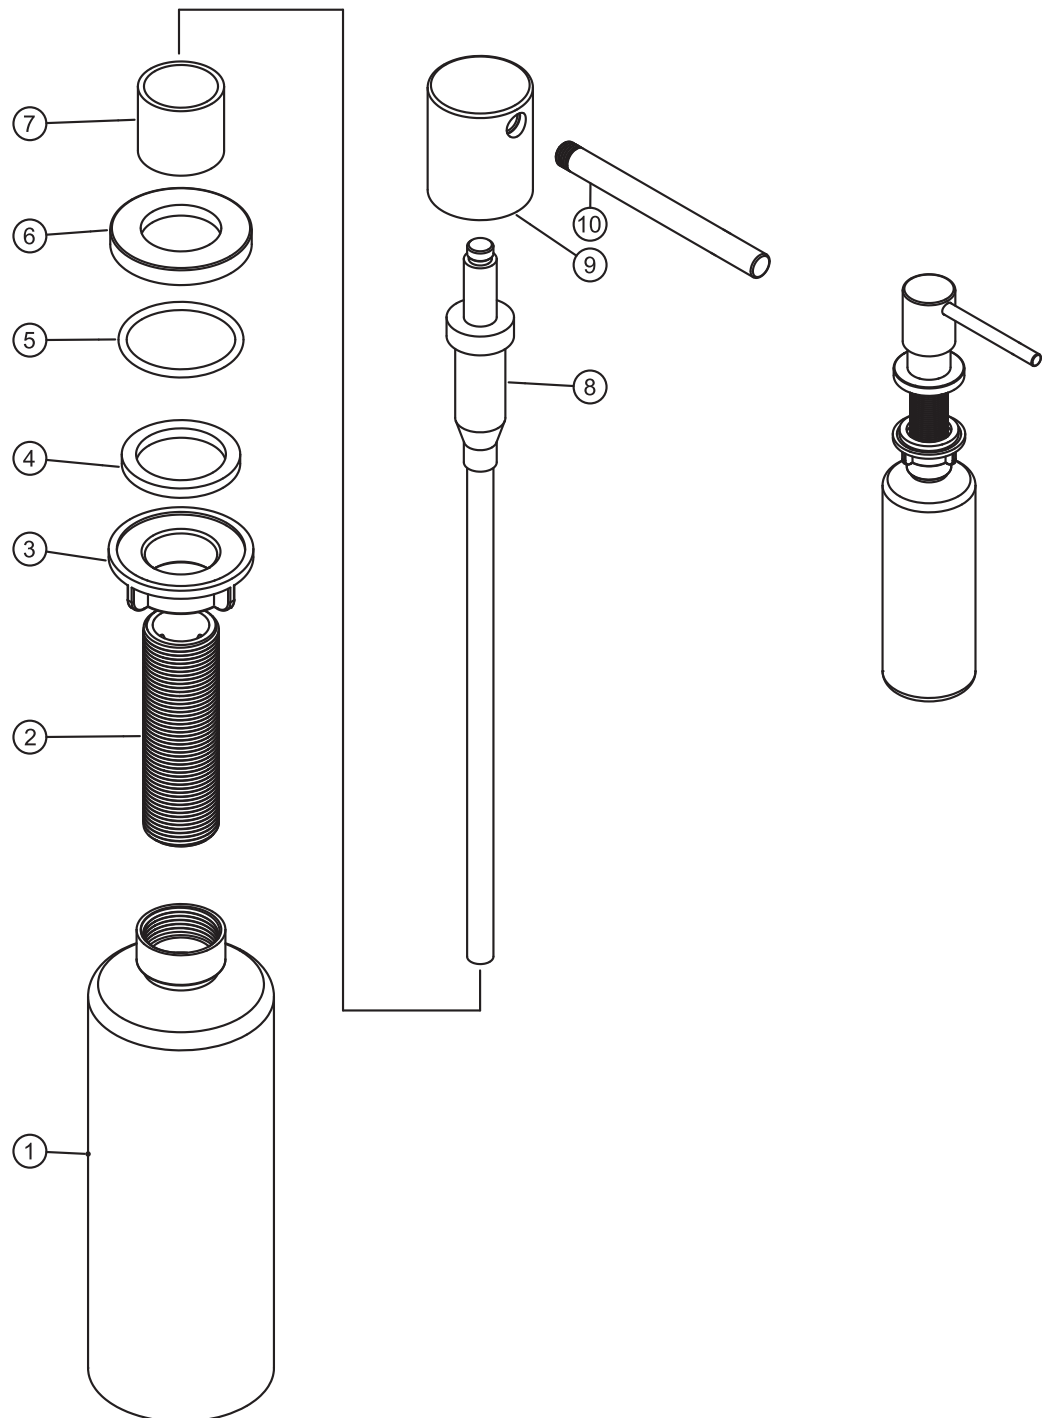

- 1 Bottle
- 2 Thread
- 3 Nut
- 4 Washer
- 5 O ring
- 6 Base
- 7 Housing
- 8 Pump body
- 9 Soap dispenser head
- 10 Soap dispenser spout

# Steel Clean Dispenser

Art no: 35000 RSK: 8507800

**SCANDTAP**<sup>®</sup>  
BATHROOM CONCEPTS

Scandtap AB, Olofsdalsvägen 21, 302 41 Halmstad, Sweden  
info@scandtap.com, www.scandtap.com